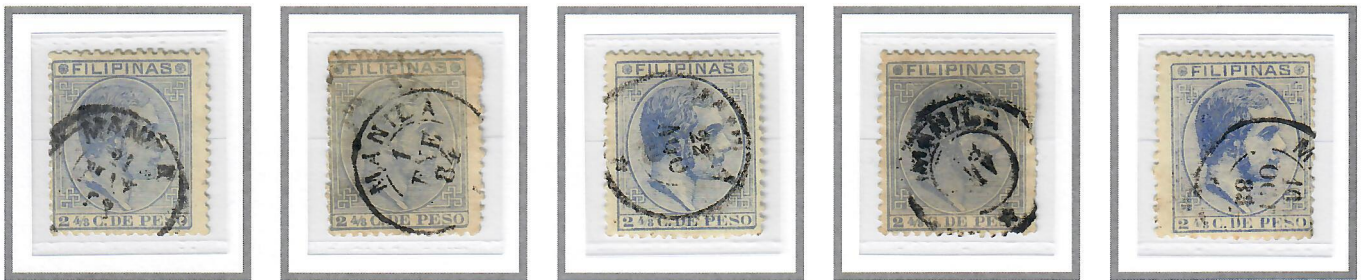

FEBRUARY 1882

2-4/8 CENTIMOS DE PESO ULTRAMARINE

ORIGINAL STATE

DOTTED SQUARE CANCELLATION

'MANILA - *' CIRCULAR DATE STAMP

LINED RHOMBOID CANCELLATION

DOTTED STAR CANCELLATION