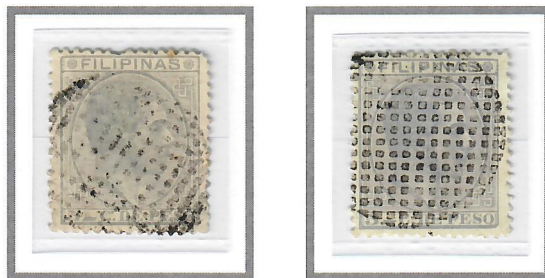

**JULY 19, 1882**

**5-CENTIMOS DE PESO GREY-BLUE**

**'MANILA - \*' CIRCULAR DATE STAMP**

**CIRCULAR DOTTED CANCELLATION**

**EIGHT SIDED DOTTED CANCELLATION**