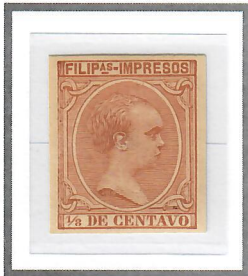

1890 – 1897

IMPERFORATE PROOFS

1/8c Orange Brown (1894)
Cliché Type I
Scott #P7

1m Dark Violet (1890)
Cliché Type I
Scott #P9

1m Olive Grey (1894)
Cliché Type I
Scott #P11
February 1894 CDS

5m Dark Violet (1890)
Cliché Type I
Scott #P17

5m Dark Violet (1890)
Cliché Type I – Scott #P17
Cancelled with Bogus
26 October 1890 'Correos · Manila' CDS

2c Claret (1894)
Cliché Type II
Scott #144

5m Dark Violet (1890)
Cliché Type I – Scott #P17
Cancelled with Bogus
26 October 1890 'Correos · Manila' CDS

2c Claret (1894)
Cliché Type II
Scott #144