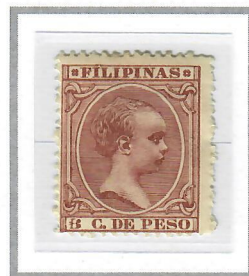

1890 – 1897

CONSTANT VARIETIES

COLOURED COMMA BETWEEN '5' AND 'C' IN VALUE TABLET

5c Green (1893)
Scott #153

5c Violet Brown (1896)
Scott #155

COLOURED ARROW BELOW 'F' IN 'FILIPINEAS'

6c Brown Violet (1892)
Scott #157

6c Red Orange (1894)
Scott #158

LEFT SIDE OF '8' MISSING, GIVING APPEARANCE OF A 'B'

8c Yellow Green (1890)
Scott #160

8c Ultramarine (1892)
Scott #161

8c Red Brown (1894)
Scott #162