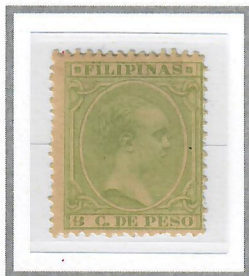

1890 – 1897

CONSTANT VARIETIES

COLOURED COMMA BETWEEN '5' AND 'C' IN VALUE TABLET

5c Green (1893)
Scott #153

5c Violet Brown (1896)
Scott #155

COLOURED ARROW BELOW 'F' IN 'FILIPINEAS'

6c Brown Violet (1892)
Scott #157

6c Red Orange (1894)
Scott #158

LEFT SIDE OF '8' MISSING, GIVING APPEARANCE OF A 'B'

8c Yellow Green (1890)
Scott #160

8c Ultramarine (1892)
Scott #161

8c Red Brown (1894)
Scott #162