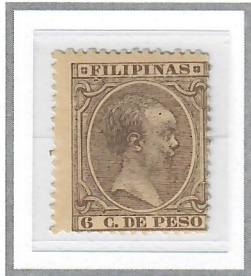

1890 – 1897

CONSTANT VARIETIES

COLOURED COMMA BETWEEN '5' AND 'C' IN VALUE TABLET

5c Green (1893)
Scott #153

5c Violet Brown (1896)
Scott #155

COLOURED ARROW BELOW 'F' IN 'FILIPINEAS'

6c Brown Violet (1892)
Scott #157

6c Red Orange (1894)
Scott #158

LEFT SIDE OF '8' MISSING, GIVING APPEARANCE OF A 'B'

8c Yellow Green (1890)
Scott #160

8c Ultramarine (1892)
Scott #161

8c Red Brown (1894)
Scott #162