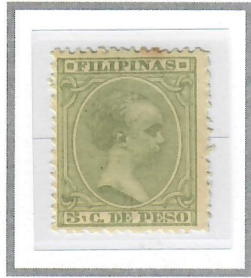

1890 – 1897

CONSTANT VARIETIES

COLOURED COMMA BETWEEN '5' AND 'C' IN VALUE TABLET

5c Green (1893)
Scott #153

5c Violet Brown (1896)
Scott #155

COLOURED ARROW BELOW 'F' IN 'FILIPINEAS'

6c Brown Violet (1892)
Scott #157

6c Red Orange (1894)
Scott #158

LEFT SIDE OF '8' MISSING, GIVING APPEARANCE OF A 'B'

8c Yellow Green (1890)
Scott #160

8c Ultramarine (1892)
Scott #161

8c Red Brown (1894)
Scott #162