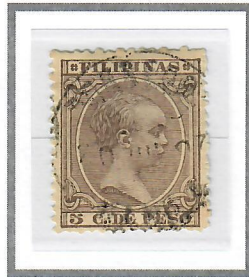

1890 – 1897

POSTAGE STAMPS

'CORREOS – MANILA' CIRCULAR DATE CANCELLATION

5c Dark Blue (1890)
Cliché I – Scott #151

5c Slate Green (1890)
Cliché I – Scott #152

5c Green (1892)
Cliché I – Scott #153

5c Violet Brown (1896)
Cliché I – Scott #155

5c Blue Green (1896)
Cliché I – Scott #156

6c Brown Violet (1892)
Cliché II – Scott #157

6c Red Orange (1894)
Cliché II – Scott #158

6c Carmine Rose (1896)
Cliché II – Scott #159

8c Yellow Green (1890)
Cliché I – Scott #160

8c Ultramarine (1892)
Cliché I – Scott #161

8c Red Brown (1894)
Cliché I – Scott #162

10c Blue Green (1890)
Cliché I – Scott #163

10c Pale Claret (1891)
Cliché I – Scott #164

10c Claret (1894)
Cliché I – Scott #165

10c Yellow Brown (1896)
Cliché III – Scott #166