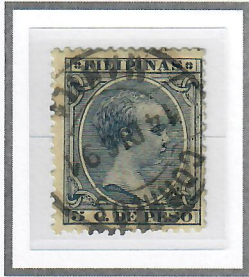

1890 – 1897

POSTAGE STAMPS

'CORREOS – MANILA' CIRCULAR DATE CANCELLATION

5c Dark Blue (1890)
Cliché I – Scott #151

5c Slate Green (1890)
Cliché I – Scott #152

5c Green (1892)
Cliché I – Scott #153

5c Violet Brown (1896)
Cliché I – Scott #155

5c Blue Green (1896)
Cliché I – Scott #156

6c Brown Violet (1892)
Cliché II – Scott #157

6c Red Orange (1894)
Cliché II – Scott #158

6c Carmine Rose (1896)
Cliché II – Scott #159

8c Yellow Green (1890)
Cliché I – Scott #160

8c Ultramarine (1892)
Cliché I – Scott #161

8c Red Brown (1894)
Cliché I – Scott #162

10c Blue Green (1890)
Cliché I – Scott #163

10c Pale Claret (1891)
Cliché I – Scott #164

10c Claret (1894)
Cliché I – Scott #165

10c Yellow Brown (1896)
Cliché III – Scott #166