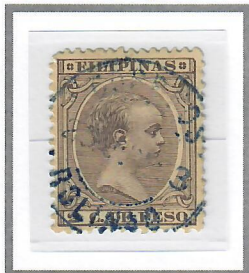

1890 – 1897

'CORREOS' TOWN CIRCULAR DATE CANCELLATION

Aparri (Cagayan)

2c Claret (1894)
Cliché II – Scott #144

Aparri (Cagayan)

2c Ultramarine (1896)
Cliché III – Scott #147

Aparri (Cagayan)

2c Ultramarine (1896)
Cliché III – Scott #147

Aparri (Cagayan)

2c Ultramarine (1896)
Cliché III – Scott #147

Aparri (Cagayan)

10c Pale Claret (1891)
Cliché I – Scott #164

Balanga (Bataan)

2c Violet (1892)
Cliché I – Scott #145

Balanga (Bataan)

8c Yellow Green (1890)
Cliché I – Scott #160

Balanga (Bataan)

12-4/8c Green (1890)
Cliché I – Scott #167

Bolinao (Pangasinan)

2c Ultramarine (1896)
Cliché III – Scott #147

With Additional Boxed Rectangular 'CERTIFICADO' Cancellations

Bolinao (Pangasinan)

2c Violet (1892)
Cliché I – Scott #145

Bolinao (Pangasinan)

2c Violet (1892)
Cliché I – Scott #145

Bolinao (Pangasinan)

2c Violet (1892)
Cliché I – Scott #145

Bolinao (Pangasinan)

2-4/8c Dull Blue (1890)
Cliché I – Scott #149