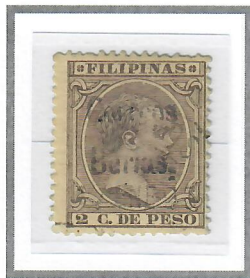

1890 - 1897

'CORREOS - BURIAS' (MASBATE) TWO STRAIGHT LINE CANCEL

Correos  
Burias.

2c Violet (1892)  
Cliché I - Scott #145

10c Pale Claret (1891)  
Cliché I - Scott #164

RECTANGULAR BOXED 'CORREOS - DUMAGUETE' FANCY CANCEL

2c Ultramarine (1896)  
Cliché III - Scott #147

2c Ultramarine (1896)  
Cliché III - Scott #147

2c Ultramarine (1896)  
Cliché III - Scott #147

2c Ultramarine (1896)  
Cliché III - Scott #147

2c Ultramarine (1896)  
Cliché III - Scott #147

10c Yellow Brown (1896)  
Cliché III - Scott #166

15c Blue Green (1896)  
Cliché II - Scott #171