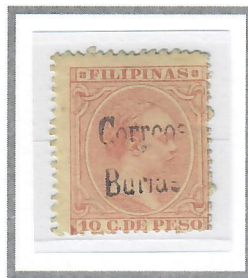

1890 - 1897

'CORREOS - BURIAS' (MASBATE) TWO STRAIGHT LINE CANCEL

Correos  
Burias.

2c Violet (1892)  
Cliché I - Scott #145

10c Pale Claret (1891)  
Cliché I - Scott #164

RECTANGULAR BOXED 'CORREOS - DUMAGUETE' FANCY CANCEL

2c Ultramarine (1896)  
Cliché III - Scott #147

2c Ultramarine (1896)  
Cliché III - Scott #147

2c Ultramarine (1896)  
Cliché III - Scott #147

2c Ultramarine (1896)  
Cliché III - Scott #147

2c Ultramarine (1896)  
Cliché III - Scott #147

10c Yellow Brown (1896)  
Cliché III - Scott #166

15c Blue Green (1896)  
Cliché II - Scott #171