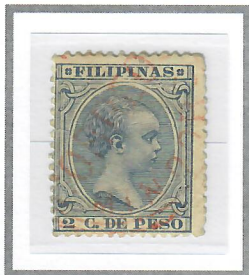

1890 – 1897

**'CORREOS – FILIPINAS - MINDORO' CIRCULAR CANCEL**

2c Ultramarine (1896)  
Cliché III – Scott #147

**'PRINCESA – PARAGUA' CIRCULAR DATE STAMP**

PARAGUA WAS THE FORMER NAME FOR PALAWAN

2c Ultramarine (1896)  
Cliché III – Scott #147

**'CORREOS - SAMAR' DATELESS CIRCULAR CANCEL**

2c Ultramarine (1896)  
Cliché III – Scott #147

2c Ultramarine (1896)  
Cliché III – Scott #147

10c Yellow Brown (1896)  
Cliché III – Scott #166