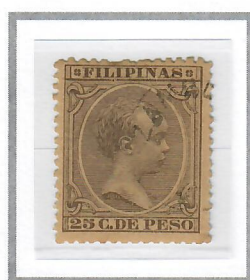

1890 – 1897

'ZAMBOANGA - STAR' DATELESS CIRCULAR CANCEL

2-4/8c Dull Blue (1890)
Cliché I – Scott #149

2-4/8c Dull Blue (1890)
Cliché I – Scott #149

2-4/8c Dull Blue (1890)
Cliché I – Scott #149

12-4/8c Green (1890)
Cliché I – Scott #167

12-4/8c Green (1890)
Cliché I – Scott #167

25c Brown (1890)
Cliché I – Scott #177

25c Brown (1890)
Cliché I – Scott #177

25c Brown (1890)
Cliché I – Scott #177

MANUSCRIPT TOWN CANCELS

Guimbal
(Iloilo)

2c Claret (1894)
Cliché I – Scott #144