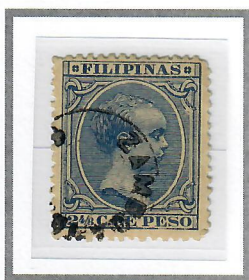

1890 – 1897

'ZAMBOANGA - STAR' DATELESS CIRCULAR CANCEL

2-4/8c Dull Blue (1890)
Cliché I – Scott #149

2-4/8c Dull Blue (1890)
Cliché I – Scott #149

2-4/8c Dull Blue (1890)
Cliché I – Scott #149

12-4/8c Green (1890)
Cliché I – Scott #167

12-4/8c Green (1890)
Cliché I – Scott #167

25c Brown (1890)
Cliché I – Scott #177

25c Brown (1890)
Cliché I – Scott #177

25c Brown (1890)
Cliché I – Scott #177

MANUSCRIPT TOWN CANCELS

Guimbal
(Iloilo)

2c Claret (1894)
Cliché I – Scott #144