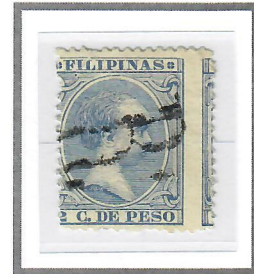

1890 – 1897

LARGE 'R' REGISTRATION CANCELLATION

2c Violet (1892)  
Cliché I – Scott #145

2c Violet (1892)  
Cliché II – Scott #145

2c Ultramarine (1896)  
Cliché III – Scott #147

2c Ultramarine (1896)  
Cliché III – Scott #147

2-4/8c Olive Grey (1892)  
Cliché I – Scott #150

5c Green (1892)  
Cliché I – Scott #153

6c Red Orange (1894)  
Cliché II – Scott #158

6c Red Orange (1894)  
Cliché II – Scott #158

8c Ultramarine (1892)  
Cliché I – Scott #161

8c Red Brown (1894)  
Cliché I – Scott #162

8c Red Brown (1894)  
Cliché I – Scott #162

8c Red Brown (1894)  
Cliché I – Scott #162

8c Red Brown (1894)  
Cliché I – Scott #162

8c Red Brown (1894)  
Cliché I – Scott #162

10c Pale Claret (1891)  
Cliché I – Scott #164

10c Claret (1894)  
Cliché I – Scott #165