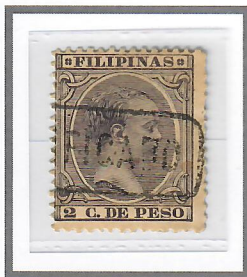

1890 – 1897

'CERTIFICADO' REGISTRATION CANCELLATIONS

RECTANGULAR BOXED CANCELS WITH ROUNDED ENDS

**BOX HEIGHT 7MM
2.5MM TALL LETTERING**

15c Rose (1894)
Cliché II – Scott #170

15c Rose (1894)
Cliché II – Scott #170

15c Rose (1894)
Cliché II – Scott #170

**BOX HEIGHT 8MM
3MM TALL LETTERING**

25c Brown (1890)
Cliché I – Scott #177

**BOX HEIGHT 11MM
4MM TALL LETTERING**

2c Violet (1892)
Cliché II – Scott #145

2-4/8c Dull Blue (1890)
Cliché I – Scott #149

2-4/8c Dull Blue (1890)
Cliché I – Scott #149

25c Brown (1890)
Cliché I – Scott #177