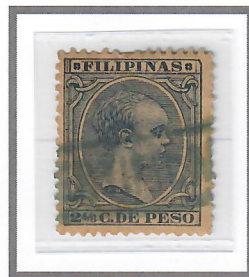

1890 – 1897

'CERTIFICADO' REGISTRATION CANCELLATIONS

RECTANGULAR BOXED CANCELS WITH ROUNDED ENDS

**BOX HEIGHT 7MM
2.5MM TALL LETTERING**

15c Rose (1894)
Cliché II – Scott #170

15c Rose (1894)
Cliché II – Scott #170

15c Rose (1894)
Cliché II – Scott #170

**BOX HEIGHT 8MM
3MM TALL LETTERING**

25c Brown (1890)
Cliché I – Scott #177

**BOX HEIGHT 11MM
4MM TALL LETTERING**

2c Violet (1892)
Cliché II – Scott #145

2-4/8c Dull Blue (1890)
Cliché I – Scott #149

2-4/8c Dull Blue (1890)
Cliché I – Scott #149

25c Brown (1890)
Cliché I – Scott #177