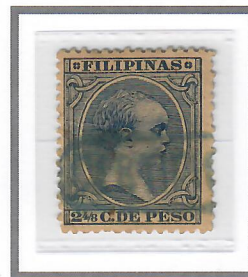

1890 – 1897

'CERTIFICADO' REGISTRATION CANCELLATIONS

RECTANGULAR BOXED CANCELS WITH ROUNDED ENDS

**BOX HEIGHT 7MM
2.5MM TALL LETTERING**

15c Rose (1894)
Cliché II – Scott #170

15c Rose (1894)
Cliché II – Scott #170

15c Rose (1894)
Cliché II – Scott #170

**BOX HEIGHT 8MM
3MM TALL LETTERING**

25c Brown (1890)
Cliché I – Scott #177

**BOX HEIGHT 11MM
4MM TALL LETTERING**

2c Violet (1892)
Cliché II – Scott #145

2-4/8c Dull Blue (1890)
Cliché I – Scott #149

2-4/8c Dull Blue (1890)
Cliché I – Scott #149

25c Brown (1890)
Cliché I – Scott #177