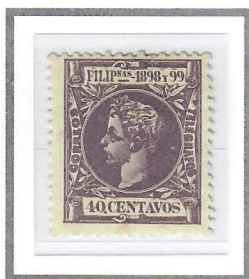

JANUARY 1, 1898

PRINTING VARIETIES

LARGE 'BLOB' ON LEFT SIDE OF NOSE - CONSTANT VARIETY

1m Orange Brown

1m Orange Brown

SEMI-CIRCLE TO LEFT OF CHIN - CONSTANT VARIETY

1c Black Violet

1c Black Violet

1c Black Violet

PERIOD AFTER '40' ON BOTTOM VALUE TABLET

40c Violet

CLEAR DOUBLE IMPRESSION ON VALUE

40c Violet

80c Red Brown
