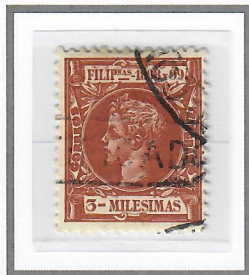

JANUARY 1, 1898

LINED RHOMBOID CANCELLATION

1c Black Violet

3c Dark Brown

6c Dark Blue

SMALL RECTANGULAR BOXED 'INTENDENCIA' CANCEL

15c Dull Olive Green

15c Dull Olive Green

15c Dull Olive Green

RECTANGULAR BOXED 'CERTIFICADO' REGISTRATION CANCELS

2.5MM LETTERING

3m Orange Brown

3.5MM LETTERING - TAPERED CORNERS

10c Vermilion

5.5MM LETTERING

2c Dark Blue Green

7MM LETTERING

5c Carmine Rose