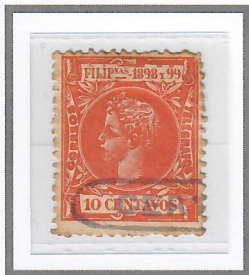

JANUARY 1, 1898

LINED RHOMBOID CANCELLATION

1c Black Violet

3c Dark Brown

6c Dark Blue

SMALL RECTANGULAR BOXED 'INTENDENCIA' CANCEL

15c Dull Olive Green

15c Dull Olive Green

15c Dull Olive Green

RECTANGULAR BOXED 'CERTIFICADO' REGISTRATION CANCELS

2.5MM LETTERING

3m Orange Brown

3.5MM LETTERING - TAPERED CORNERS

10c Vermilion

5.5MM LETTERING

2c Dark Blue Green

7MM LETTERING

5c Carmine Rose