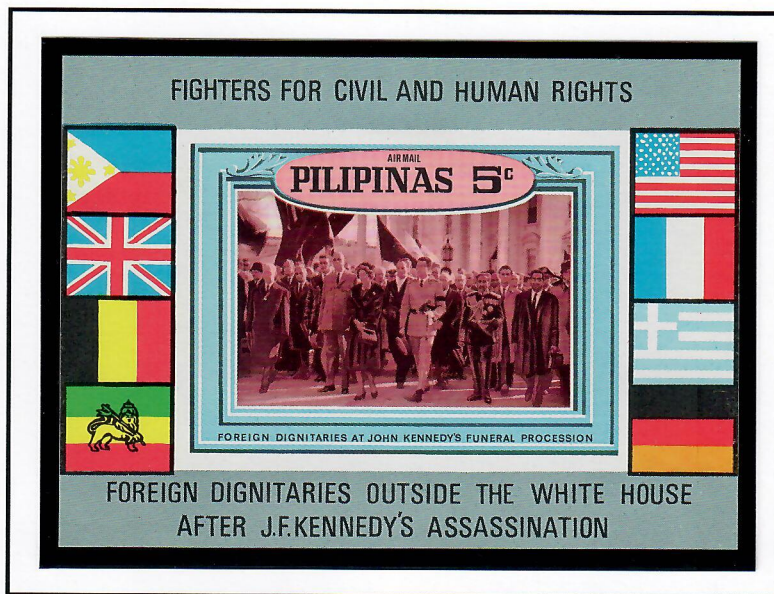

1968

KENNEDY MEMORIAL ISSUE

COLOUR TRIAL

RED-BROWN PORTRAIT INSTEAD OF BLACK ON CROPPED MINIATURE SHEET

ISSUED MINIATURE SHEET WITH PORTRAIT PRINTED IN BLACK