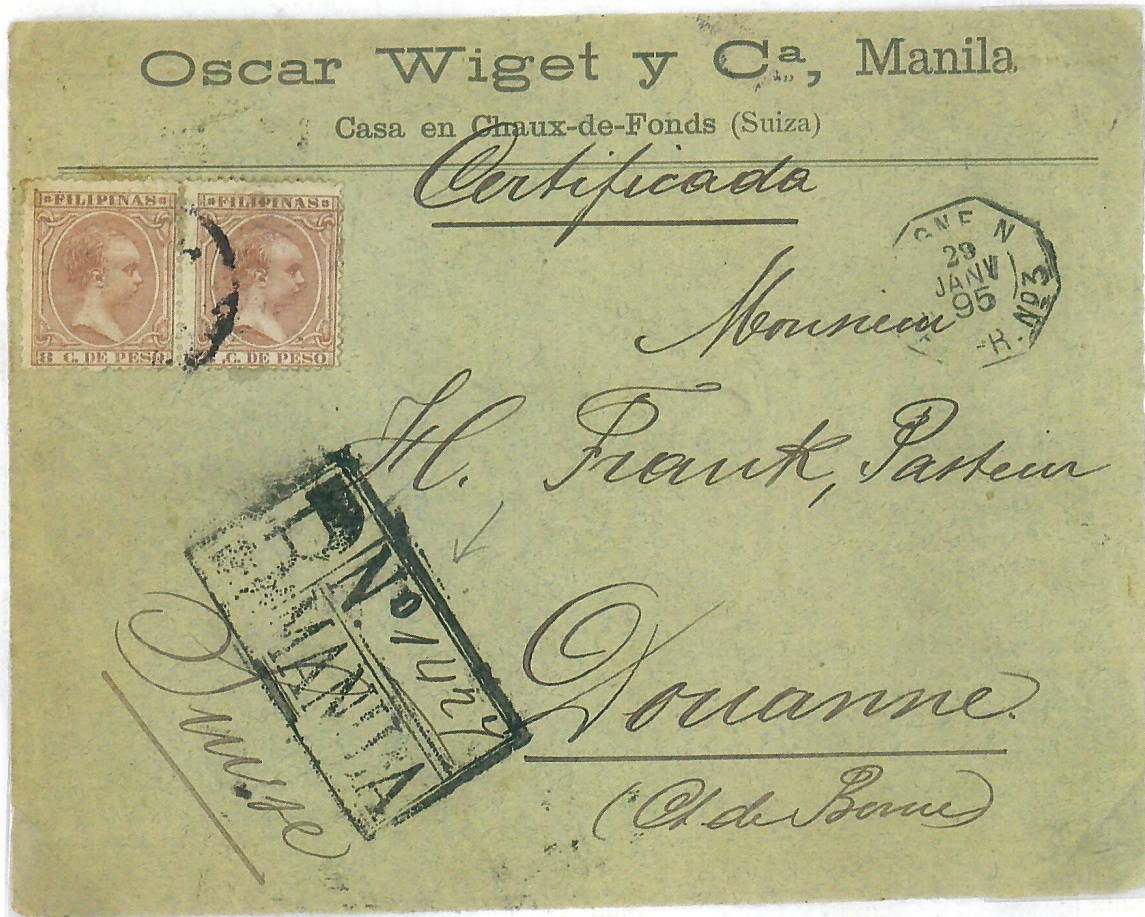

REGISTRATION HANDSTAMP TYPE

Used in 1895. Black color. Manila post office.

ONLY KNOWN EXAMPLE

1895 Manila to Switzerland, via French paquebot YARRA, Line N, No. 3, connecting at Saigon.