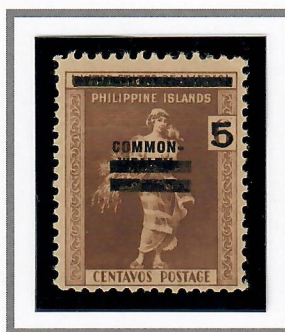

EARLY 1943

5C REGULAR PROVISIONAL ISSUE

US 6c La Dalaga small Commonwealth issue of 1939 overprinted by the Bureau of Printing in Manila with black deleting bars, obliterating the words "UNITED STATES OF AMERICA" on top and the "COMMON- / WEALTH" overprint. Issued to cover the First Class Mail letter rate which was increased from 2c to 5c effective September 1, 1942. This rate remained in effect for the duration of the Japanese Occupation. Supplies were distributed to most reopened provincial post offices in time for sale on September 1st.

SECOND OVERPRINTING

Thin Top Bar - Top deleting bar is approximately 20.5mm wide and 1.3mm tall
 Low Middle Bar - Distance from Top bar to Middle bar varies from 10.5mm to 11mm

**ORIGINAL
US ISSUE**

DELETING BAR NOT OBLITERATING "COMMONWEALTH"

Normal Overprint

'COMMON-' Showing