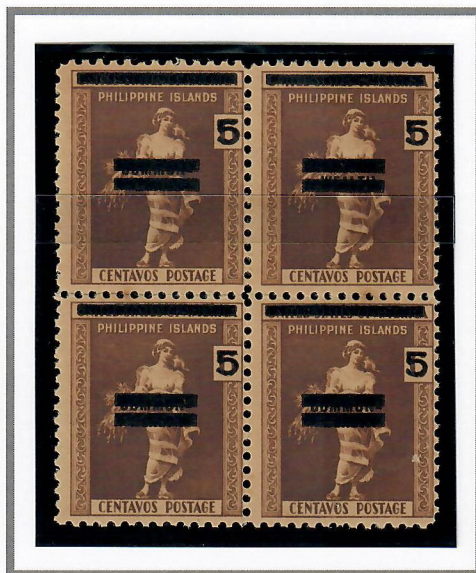

EARLY 1943

5C REGULAR PROVISIONAL ISSUE

US 6c La Dalaga small Commonwealth issue of 1939 overprinted by the Bureau of Printing in Manila with black deleting bars, obliterating the words "UNITED STATES OF AMERICA" on top and the "COMMON- / WEALTH" overprint. Issued to cover the First Class Mail letter rate which was increased from 2c to 5c effective September 1, 1942. This rate remained in effect for the duration of the Japanese Occupation. Supplies were distributed to most reopened provincial post offices in time for sale on September 1st.

SECOND OVERPRINTING

Thin Top Bar - Top deleting bar is approximately 20.5mm wide and 1.3mm tall
 Low Middle Bar - Distance from Top bar to Middle bar varies from 10.5mm to 11mm

**ORIGINAL
US ISSUE**

DELETING BAR NOT OBLITERATING "COMMONWEALTH"

Normal Overprint

'COMMON-' Showing