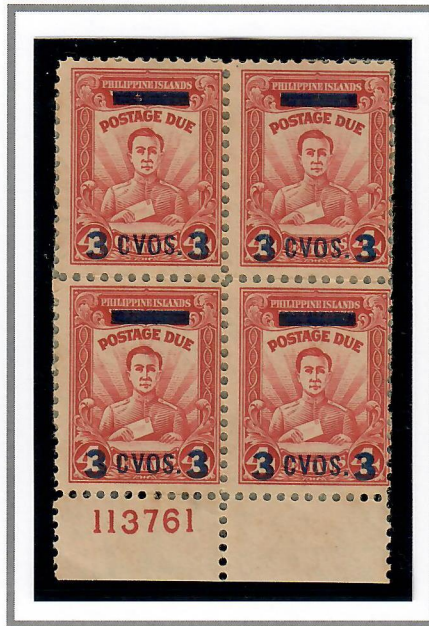

OCTOBER 13, 1942

3c POSTAGE DUE
SINGLE DELETING BAR

Printed in plates of 320 subjects, set up in four Post Office panes of 80 stamps (10x 8). Only one plate number exists, located at the right or bottom. Plate number 113761.

PLATE 113761

October 14, 1942 - Manila Circulating Cover with incorrect 2c Rate
3c Postage Due (Right Margin Plate Number) affixed to cover shortfall of the 5c First Class Rate