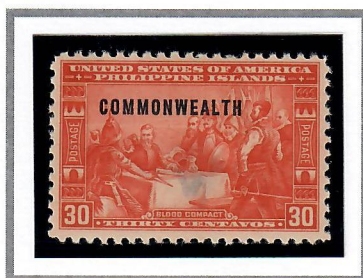

**APRIL 7, 1943**

**16c OFFICIAL ISSUE**

US 30c Blood Compact small Commonwealth issue of 1939 overprinted by the Bureau of Printing in Manila with black deleting bars, obliterating the words "UNITED STATES OF AMERICA" on top and the "COMMONWEALTH" overprint, with additional overprint of Japanese kanji "Koyo" and the initials "K.P." (Kagamitang Pampamahalaan), both translating to mean "Official Business." At the time of issue, the 16c stamp did not correspond to a postal rate then in effect, as the Registry Fee had been reduced from 16c to 12c on March 1, 1943.

**FIRST OVERPRINTING**

High Middle Bar - Distance from Top bar to Middle bar approximately 3mm to 3.5mm

**ORIGINAL US ISSUE**

**OVERPRINTED ISSUE**

Straight Top Edge and Wide Left Margin with Cutting Guide Line