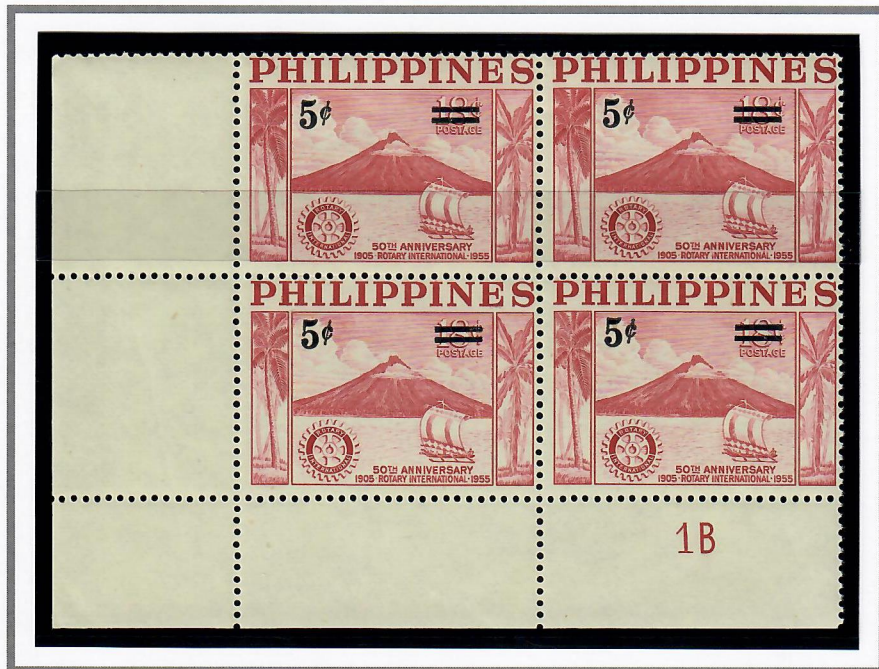

JULY 4, 1960

ROTARY INTERNATIONAL ISSUE SURCHARGE

5-CENTAVOS ON 18-CENTAVOS

Issue of 1955 Overprinted by Carmelo Bauermann, Manila in sheets of 50 (5 x 10)

Plate Numbers: 1A, 1B. Printers Imprint (Thomas de la Rue Limited) on Bottom Selvedge.